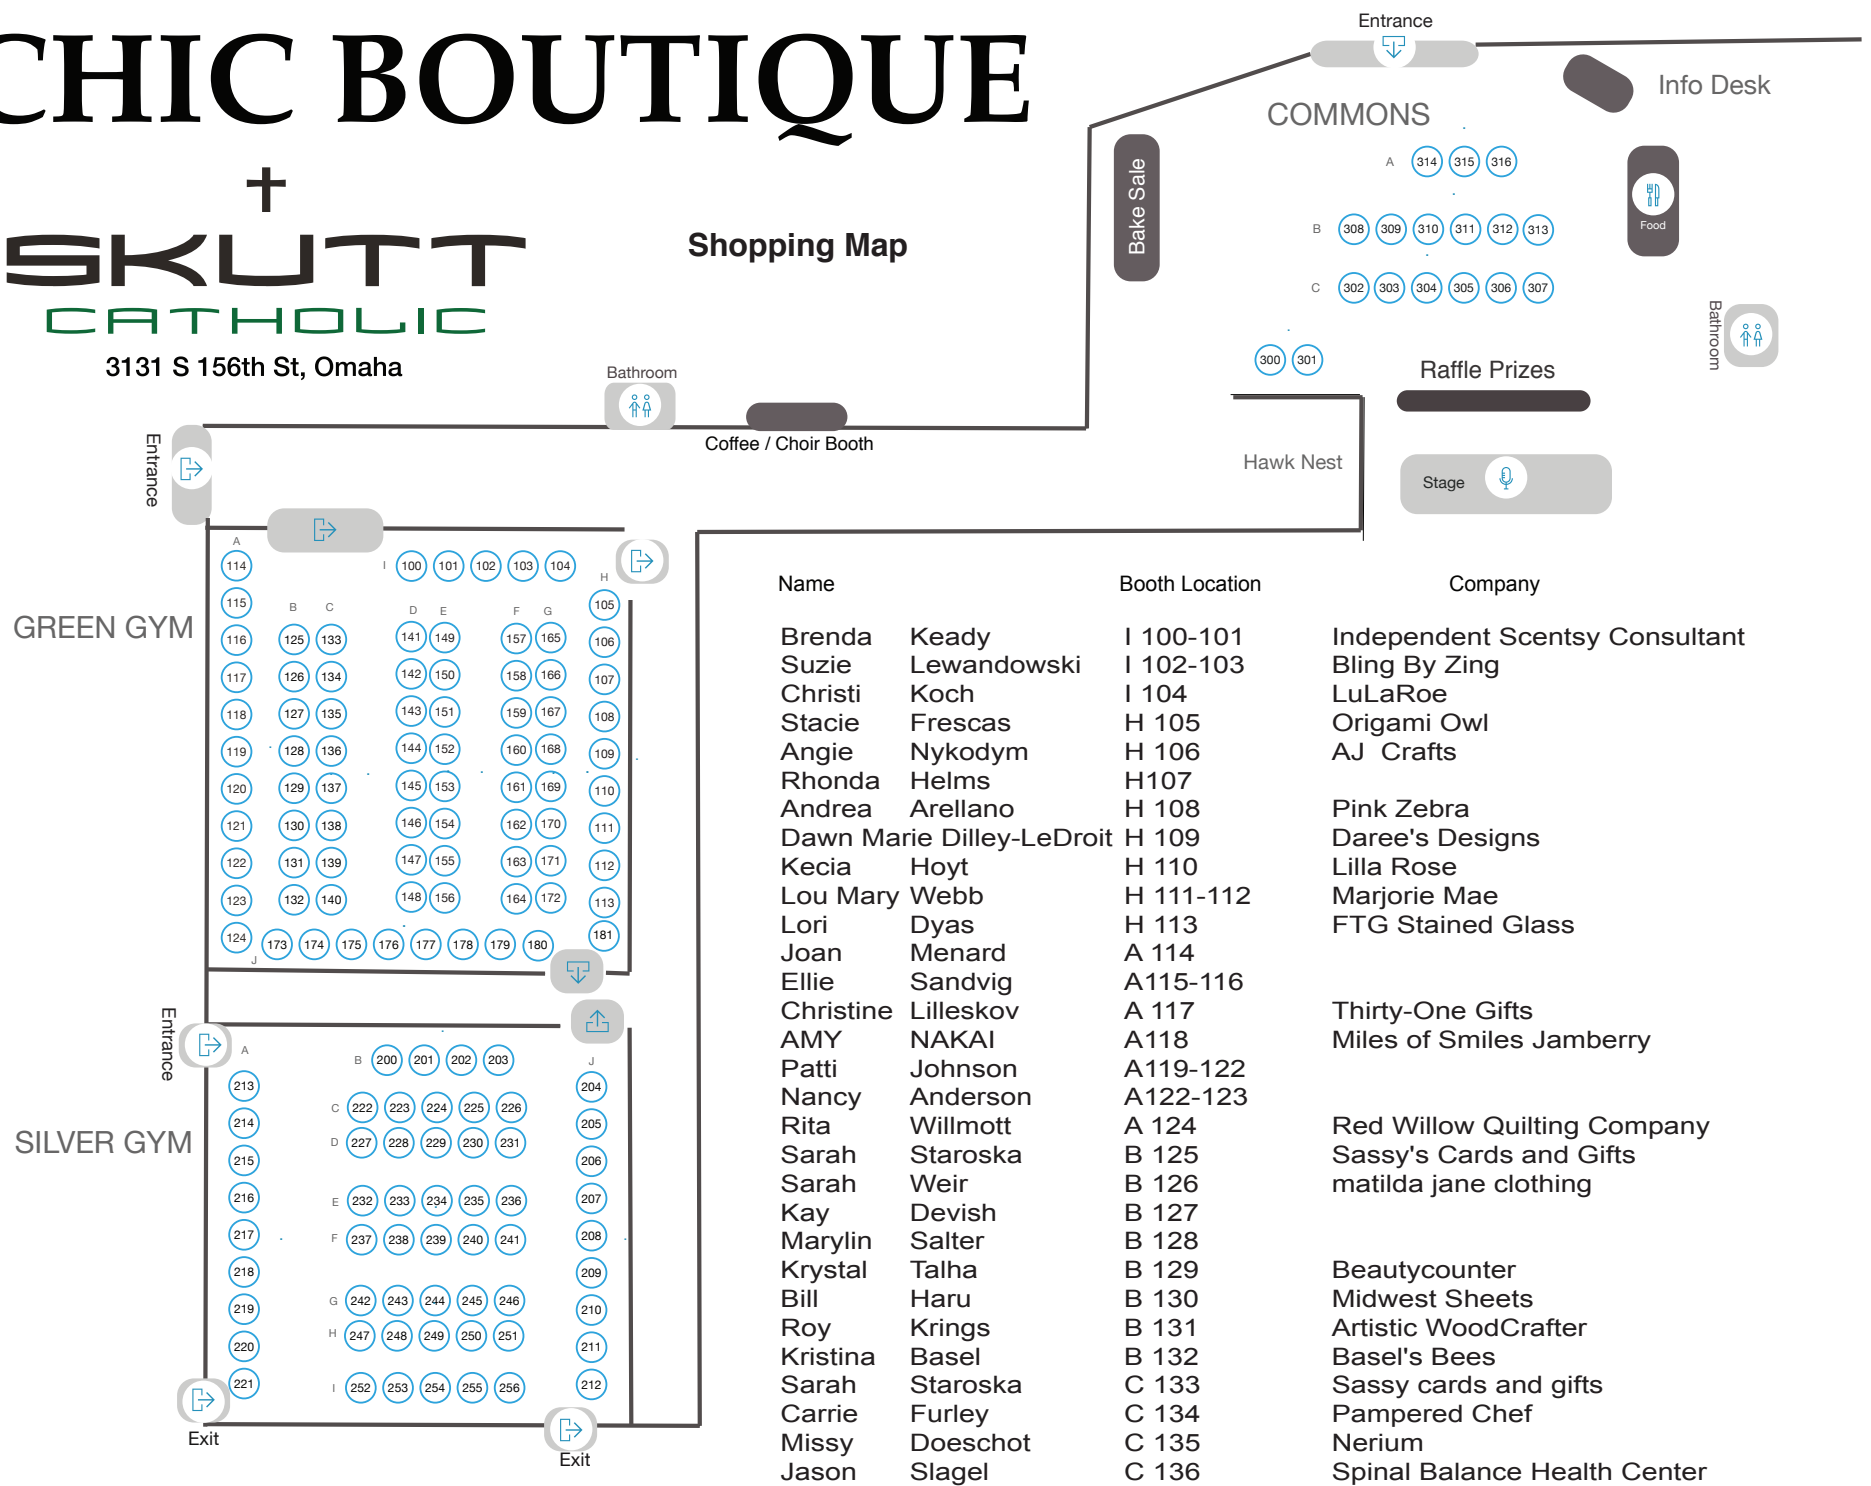

CHIC BOUTIQUE

SKUTT
CATHOLIC

3131 S 156th St, Omaha

Shopping Map

Name	Booth Location	Company
Brenda Keady	I 100-101	Independent Scentsy Consultant
Suzie Lewandowski	I 102-103	Bling By Zing
Christi Koch	I 104	LuLaRoe
Stacie Frescas	H 105	Origami Owl
Angie Nykodym	H 106	AJ Crafts
Rhonda Helms	H107	
Andrea Arellano	H 108	Pink Zebra
Dawn Marie Dilley-LeDroit	H 109	Daree's Designs
Kecia Hoyt	H 110	Lilla Rose
Lou Mary Webb	H 111-112	Marjorie Mae
Lori Dyas	H 113	FTG Stained Glass
Joan Menard	A 114	
Ellie Sandvig	A115-116	
Christine Lilleskov	A 117	Thirty-One Gifts
AMY NAKAI	A118	Miles of Smiles Jamberry
Patti Johnson	A119-122	
Nancy Anderson	A122-123	
Rita Willmott	A 124	Red Willow Quilting Company
Sarah Staroska	B 125	Sassy's Cards and Gifts
Sarah Weir	B 126	matilda jane clothing
Kay Devish	B 127	
Marylin Salter	B 128	
Krystal Talha	B 129	Beautycounter
Bill Haru	B 130	Midwest Sheets
Roy Krings	B 131	Artistic WoodCrafter
Kristina Basel	B 132	Basel's Bees
Sarah Staroska	C 133	Sassy cards and gifts
Carrie Furley	C 134	Pampered Chef
Missy Doeschot	C 135	Nerium
Jason Slagel	C 136	Spinal Balance Health Center